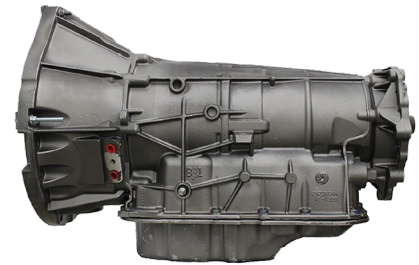

NEW PRODUCT RELEASE

Expanding More Everyday!

At ETE REMAN, we're consistently working to release new products to help get your customers back on the road. As of **January, 2022**, here's what we've been up to:

PART NUMBER	PRODUCT TYPE	APPLICATION	VIO
T282330	Automatic Transmission Assembly	Chevrolet Colorado 2019-2015, GMC Canyon 2019-2015	51,483
T282331	Automatic Transmission Assembly	Chevrolet Colorado 2019-2015, GMC Canyon 2019-2015	9,054
T282332	Automatic Transmission Assembly	Chevrolet Colorado 2016-2015, GMC Canyon 2016-2015	66,164
T282333	Automatic Transmission Assembly	Chevrolet Colorado 2016-2015, GMC Canyon 2016-2015	131,105
T282334	Automatic Transmission Assembly	Chevrolet Colorado 2019-2016, GMC Canyon 2019-2016	1,966
T282335	Automatic Transmission Assembly	Chevrolet Colorado 2019-2016, GMC Canyon 2019-2016	19,441
		TOTAL NEW COVERAGE:	279,213

6L50

CHECK OUT THE NEW LINE-UP

From teardown to testing, ETE REMAN is about quality. It's how we think about each part of our process, even down to the smallest custom bushing. When remanufacturing our transmissions and transfer cases, we exceed OE specifications to make our products more powerful, reliable, and efficient. This hard work and attention to detail is backed by the industry's best, **no-hassle 3 year/unlimited mileage warranty**.

www.etereman.com
CALL OR TEXT: 800-934-9479