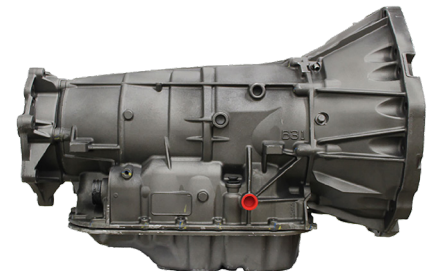

6L50

CHECK OUT THE NEW LINE-UP

From teardown to testing, ETE REMAN is about quality. It's how we think about each part of our process, even down to the smallest custom bushing. When remanufacturing our transmissions and transfer cases, we exceed OE specifications to make our products more powerful, reliable, and efficient. This hard work and attention to detail is backed by the industry's best, **no-hassle 3 year/unlimited mileage warranty**.

www.etereman.com
CALL OR TEXT: 800-934-9479