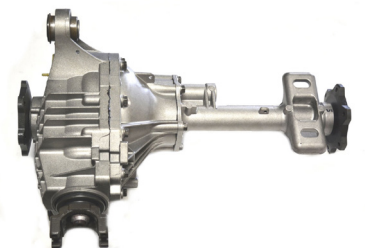

Introducing

DIFFERENTIALS

ETE now offers both front and rear remanufactured differentials

Year	Make	Model
1999-2021	Chevrolet	Silverado
2003-2010	Dodge	Ram 1500
1986-2019	Ford	F Series
2011-2018	Ram	1500
2002-2012	Jeep	Liberty
2008-2014	Cadillac	CTS
1999-2018	Cadillac	Escalade
1991-2010	Ford	Explorer
1992-2020	GMC	Yukon
1998-2019	Lincoln	Navigator

Program Details

- 160+ parts covering over 80% of domestic truck applications
- More than 27 million VIO (Vehicles In Operation)*
- ETE offers a Three-Year Unlimited Mileage Warranty

Process & Product Details