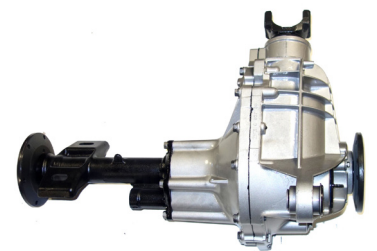

Introducing

DIFFERENTIALS

ETE now offers both front and rear remanufactured differentials

Year	Make	Model
1999-2021	Chevrolet	Silverado
2003-2010	Dodge	Ram 1500
1986-2019	Ford	F Series
2011-2018	Ram	1500
2002-2012	Jeep	Liberty
2008-2014	Cadillac	CTS
1999-2018	Cadillac	Escalade
1991-2010	Ford	Explorer
1992-2020	GMC	Yukon
1998-2019	Lincoln	Navigator

Program Details

- 160+ parts covering over 80% of domestic truck applications
- More than 27 million VIO (Vehicles In Operation)*
- ETE offers a Three-Year Unlimited Mileage Warranty

Process & Product Details