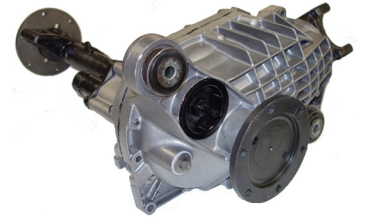

Introducing

DIFFERENTIALS

ETE now offers both front and rear remanufactured differentials

Year	Make	Model
1999-2021	Chevrolet	Silverado
2003-2010	Dodge	Ram 1500
1986-2019	Ford	F Series
2011-2018	Ram	1500
2002-2012	Jeep	Liberty
2008-2014	Cadillac	CTS
1999-2018	Cadillac	Escalade
1991-2010	Ford	Explorer
1992-2020	GMC	Yukon
1998-2019	Lincoln	Navigator

Program Details

- 160+ parts covering over 80% of domestic truck applications
- More than 27 million VIO (Vehicles In Operation)*
- ETE offers a Three-Year Unlimited Mileage Warranty

Process & Product Details