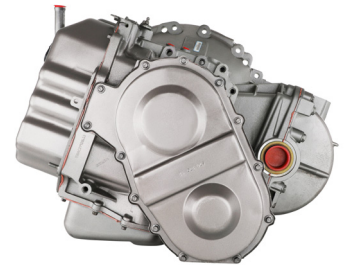

# 62TE

6-Speed Automatic Transmisson

### No-Hassle Warranty

- 3 Year/Unlimited Mileage
- Nationwide Coverage
- Paid Parts & Labor
- Transferable

- Upgraded, rebuilt planetary assembly with new bearings and pins to prevent future wear damage
- In-house, custom-made 3-Ring, aluminum accumulator pistons for better fluid retention
- Brand new OE solenoid pack including all clutch solenoids and line pressure control solenoid
- Brand new OE TCC solenoid for every transmission
- Reconditioned Low Clutch Drum with Anti-Rotational Rings, an improvement on early OE drum design
- Resurfaced pump with true-up surface by CNC lathe
- Rebuilt Torque Converter with high-performance bill of materials
  - Upgraded billet-piston
  - Replaced turbine hub