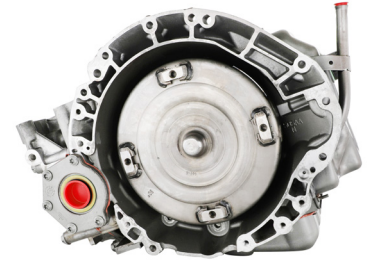

# 62TE

6-Speed Automatic Transmisson

### No-Hassle Warranty

- 3 Year/Unlimited Mileage
- Nationwide Coverage
- Paid Parts & Labor
- Transferable

- Upgraded, rebuilt planetary assembly with new bearings and pins to prevent future wear damage
- In-house, custom-made 3-Ring, aluminum accumulator pistons for better fluid retention
- Brand new OE solenoid pack including all clutch solenoids and line pressure control solenoid
- Brand new OE TCC solenoid for every transmission
- Reconditioned Low Clutch Drum with Anti-Rotational Rings, an improvement on early OE drum design
- Resurfaced pump with true-up surface by CNC lathe
- Rebuilt Torque Converter with high-performance bill of materials
  - Upgraded billet-piston
  - Replaced turbine hub