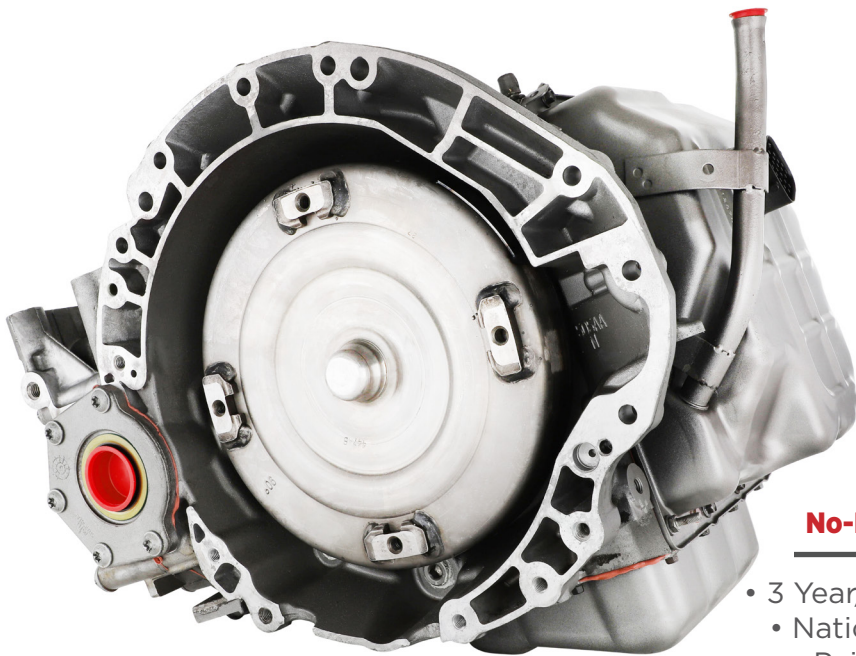

# 62TE

6-Speed Automatic Transmisson

### No-Hassle Warranty

- 3 Year/Unlimited Mileage
- Nationwide Coverage
- Paid Parts & Labor
- Transferable

- Upgraded, rebuilt planetary assembly with new bearings and pins to prevent future wear damage
- In-house, custom-made 3-Ring, aluminum accumulator pistons for better fluid retention
- Brand new OE solenoid pack including all clutch solenoids and line pressure control solenoid
- Brand new OE TCC solenoid for every transmission
- Reconditioned Low Clutch Drum with Anti-Rotational Rings, an improvement on early OE drum design
- Resurfaced pump with true-up surface by CNC lathe
- Rebuilt Torque Converter with high-performance bill of materials
  - Upgraded billet-piston
  - Replaced turbine hub